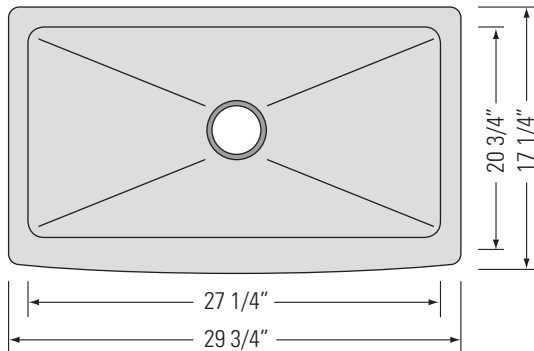

### DIMENSIONS

Overall Size: 29 3/4" x 20 3/4" x 10"  
Weight: 95lbs  
Minimum Cabinet Width: 30"

Taille globale: 29 3/4" x 20 3/4" x 10"  
Poids: 95lbs  
Largeur minimale de l'armoire: 30"