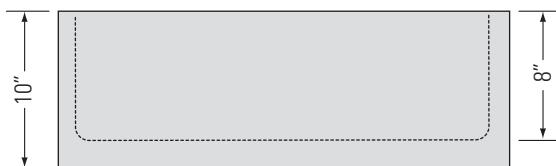

### DIMENSIONS

Overall Size: 29 3/4" x 20 3/4" x 10"  
Weight: 95lbs  
Minimum Cabinet Width: 30"

Taille globale: 29 3/4" x 20 3/4" x 10"  
Poids: 95lbs  
Largeur minimale de l'armoire: 30"