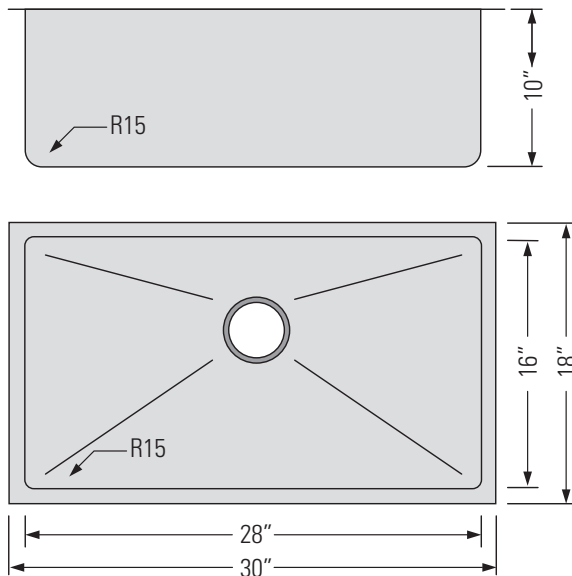

CHAMPAGNE GOLD
GBSCG3018C

NALA-PDR

UNDERMOUNT SINGLE BOWL KITCHEN SINK

Évier de cuisine à un bac sous plan

DIMENSIONS

Overall Size: 30" x 18" x 10"
Weight: 20lbs
Minimum Cabinet Width: 31 1/2"

Taille globale: 30" x 18" x 10"
Poids: 20lbs
Largeur minimale de l'armoire: 31 1/2"

FEATURES

18 Gauge T304 Stainless Steel
StoneGuard™ Undercoat
Sound Dampening Rubber
Padding
3 1/2" Drain Opening
15mm Corner Radius

FINISHES

Champagne Gold

INSTALLATION

Undermount Installation
CAD DWG File Available
Stainless Steel Strainer
Included (x1)