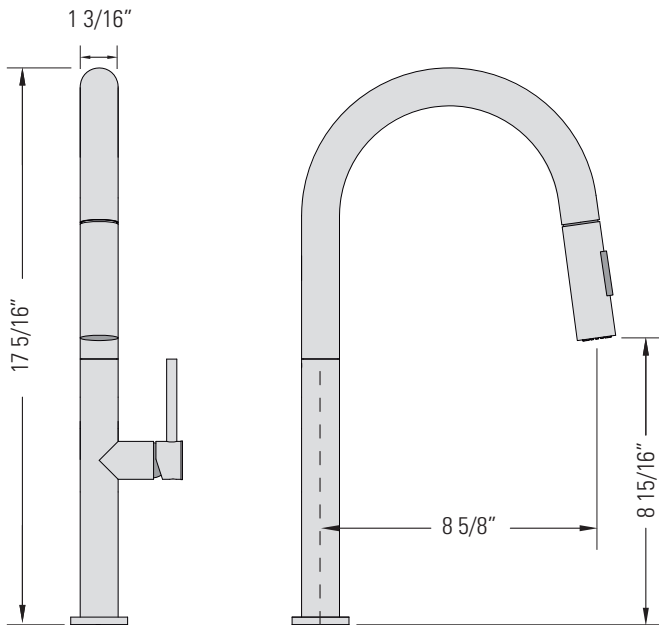

CHROME
GBF816B

FERREIRA GOLD
GBF816B-FG

MATTE BLACK
GBF816B-MB

BRUSHED NICKEL
GBF816B-BN

FERREIRA GOLD & MATTE BLACK
GBF816B-GB

LENNOX II

KITCHEN FAUCET WITH PULL-OUT SPRAY

Robinet de cuisine avec
douchette extractible

DIMENSIONS

Overall Size: 8 5/8" x 1 3/16" x 17 5/16" Taille globale: 8 5/8" x 1 3/16" x 17 5/16"
Weight: 4.2lbs Poids: 4.2lbs

FEATURES

Intuitive Single-handle Lever
e-Control™ forward lever system
Magnetic Head
Flexible Pull-out Sprayer
Integrated Variable Spray
Swivel Deck Design
Direct Flow

FLOW

8.3 L/min (2.2 gal/min) at 60psi
Direct Flow

FINISHES

Chrome
Ferreira Gold
Matte Black
Brushed Nickel
Black Gold

INSTALLATION

Counter Gasket
Lock Clamp and Nut
1 3/8" Hole Required

WARRANTY

PEARL® Faucet Limited Lifetime
Warranty (See website for details)
5 year commercial

COURANT

8.3 L/min (2.2 gal/min) à 60psi
Flux direct

FINITIONS

Chrome
Or Ferreira
Noir Mat
Nickel Brossé
Or noir

INSTALLATION

Joint De Comptoir
Serrure Pince et Écrou
Trou de 1 3/8" requis

GARANTIE

PEARL® Faucet Limited Lifetime
Warranty (Visite le site web pour
plus de détails)
5 ans commercial