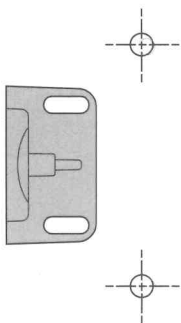

Installation Instruction

It is important to select the correct door-mounting-bracket.

Please use the metal bracket with 95 degrees hinges only!

Please use the plastic bracket with all other, exceeding opening angles!

This will ensure proper operation of your door and of your waste-bin.

Installation Instruction

It is important to select the correct door-mounting-bracket.
Please use the metal bracket with 95 degrees hinges only!
Please use the plastic bracket with all other, exceeding opening angles!
This will ensure proper operation of your door and of your waste-bin.