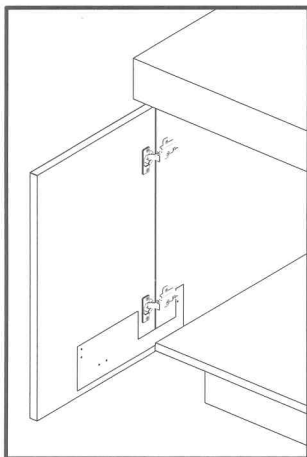

Installation Instruction

It is important to select the correct door-mounting-bracket.

Please use the metal bracket with 95 degrees hinges only!

Please use the plastic bracket with all other, exceeding opening angles!

This will ensure proper operation of your door and of your waste-bin.

Installation Instruction

It is important to select the correct door-mounting-bracket.
Please use the metal bracket with 95 degrees hinges only!
Please use the plastic bracket with all other, exceeding opening angles!
This will ensure proper operation of your door and of your waste-bin.