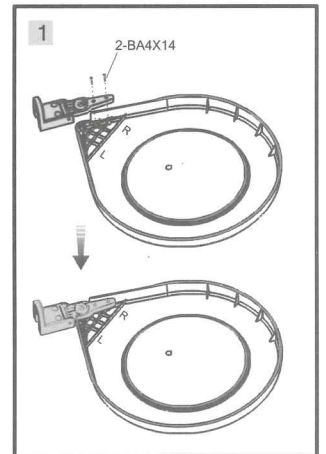

Installation Instruction

It is important to select the correct door-mounting-bracket.

Please use the metal bracket with 95 degrees hinges only!

Please use the plastic bracket with all other, exceeding opening angles!

This will ensure proper operation of your door and of your waste-bin.

Installation Instruction

It is important to select the correct door-mounting-bracket.
Please use the metal bracket with 95 degrees hinges only!
Please use the plastic bracket with all other, exceeding opening angles!
This will ensure proper operation of your door and of your waste-bin.