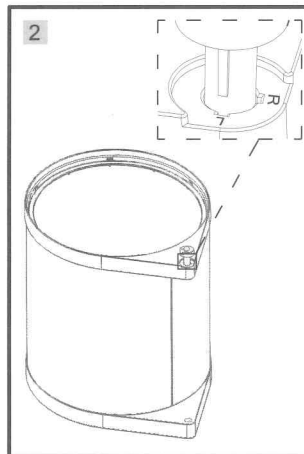

Installation Instruction

It is important to select the correct door-mounting-bracket.

Please use the metal bracket with 95 degrees hinges only!

Please use the plastic bracket with all other, exceeding opening angles!

This will ensure proper operation of your door and of your waste-bin.

Installation Instruction

It is important to select the correct door-mounting-bracket.
Please use the metal bracket with 95 degrees hinges only!
Please use the plastic bracket with all other, exceeding opening angles!
This will ensure proper operation of your door and of your waste-bin.