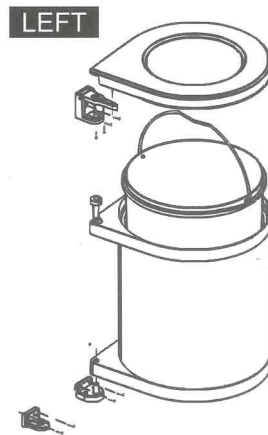

Installation Instruction

It is important to select the correct door-mounting-bracket.

Please use the metal bracket with 95 degrees hinges only!

Please use the plastic bracket with all other, exceeding opening angles!

This will ensure proper operation of your door and of your waste-bin.

Installation Instruction

It is important to select the correct door-mounting-bracket.
Please use the metal bracket with 95 degrees hinges only!
Please use the plastic bracket with all other, exceeding opening angles!
This will ensure proper operation of your door and of your waste-bin.