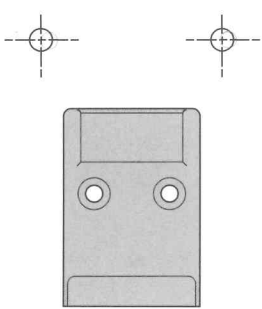

Installation Instruction

It is important to select the correct door-mounting-bracket.

Please use the metal bracket with 95 degrees hinges only!

Please use the plastic bracket with all other, exceeding opening angles!

This will ensure proper operation of your door and of your waste-bin.

Installation Instruction

It is important to select the correct door-mounting-bracket.
Please use the metal bracket with 95 degrees hinges only!
Please use the plastic bracket with all other, exceeding opening angles!
This will ensure proper operation of your door and of your waste-bin.