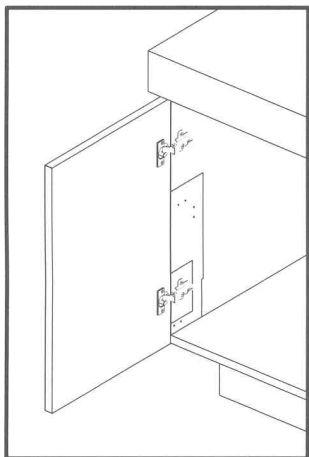

Installation Instruction

It is important to select the correct door-mounting-bracket.

Please use the metal bracket with 95 degrees hinges only!

Please use the plastic bracket with all other, exceeding opening angles!

This will ensure proper operation of your door and of your waste-bin.

Installation Instruction

It is important to select the correct door-mounting-bracket.
Please use the metal bracket with 95 degrees hinges only!
Please use the plastic bracket with all other, exceeding opening angles!
This will ensure proper operation of your door and of your waste-bin.