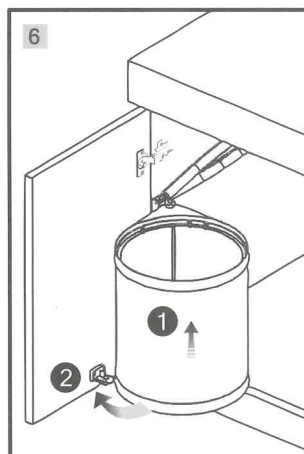

Installation Instruction

It is important to select the correct door-mounting-bracket.

Please use the metal bracket with 95 degrees hinges only!

Please use the plastic bracket with all other, exceeding opening angles!

This will ensure proper operation of your door and of your waste-bin.

Installation Instruction

It is important to select the correct door-mounting-bracket.
Please use the metal bracket with 95 degrees hinges only!
Please use the plastic bracket with all other, exceeding opening angles!
This will ensure proper operation of your door and of your waste-bin.