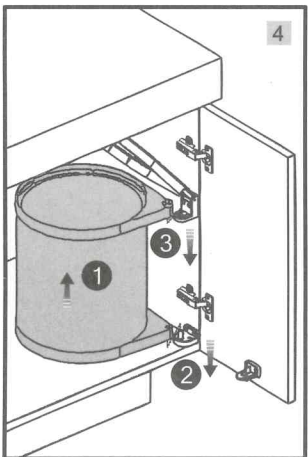

Installation Instruction

It is important to select the correct door-mounting-bracket.

Please use the metal bracket with 95 degrees hinges only!

Please use the plastic bracket with all other, exceeding opening angles!

This will ensure proper operation of your door and of your waste-bin.

RIGHT

Installation Instruction

It is important to select the correct door-mounting-bracket.
 Please use the metal bracket with 95 degrees hinges only!
 Please use the plastic bracket with all other, exceeding opening angles!
 This will ensure proper operation of your door and of your waste-bin.