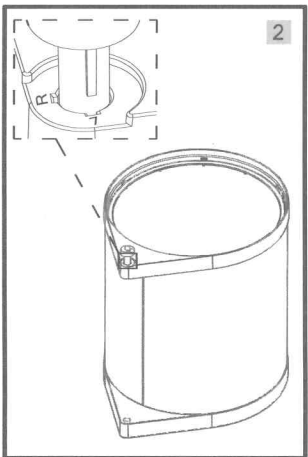

Installation Instruction

It is important to select the correct door-mounting-bracket.

Please use the metal bracket with 95 degrees hinges only!

Please use the plastic bracket with all other, exceeding opening angles!

This will ensure proper operation of your door and of your waste-bin.

RIGHT

Installation Instruction

It is important to select the correct door-mounting-bracket.
 Please use the metal bracket with 95 degrees hinges only!
 Please use the plastic bracket with all other, exceeding opening angles!
 This will ensure proper operation of your door and of your waste-bin.