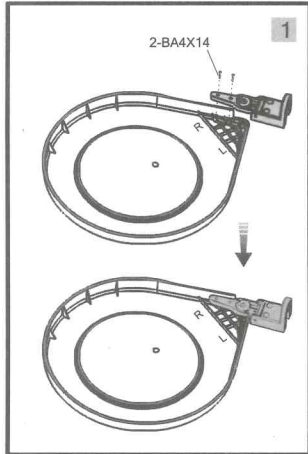

Installation Instruction

It is important to select the correct door-mounting-bracket.

Please use the metal bracket with 95 degrees hinges only!

Please use the plastic bracket with all other, exceeding opening angles!

This will ensure proper operation of your door and of your waste-bin.

RIGHT

Installation Instruction

It is important to select the correct door-mounting-bracket.
 Please use the metal bracket with 95 degrees hinges only!
 Please use the plastic bracket with all other, exceeding opening angles!
 This will ensure proper operation of your door and of your waste-bin.