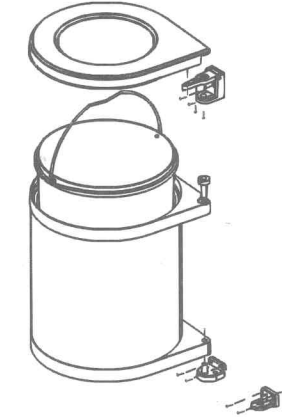

Installation Instruction

It is important to select the correct door-mounting-bracket.

Please use the metal bracket with 95 degrees hinges only!

Please use the plastic bracket with all other, exceeding opening angles!

This will ensure proper operation of your door and of your waste-bin.

RIGHT

Installation Instruction

It is important to select the correct door-mounting-bracket.
 Please use the metal bracket with 95 degrees hinges only!
 Please use the plastic bracket with all other, exceeding opening angles!
 This will ensure proper operation of your door and of your waste-bin.