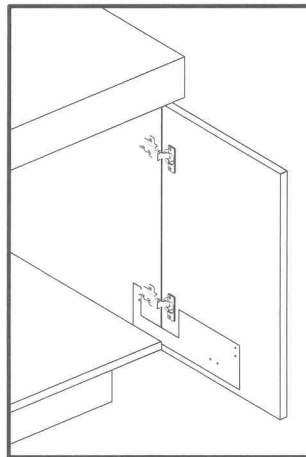

Installation Instruction

It is important to select the correct door-mounting-bracket.

Please use the metal bracket with 95 degrees hinges only!

Please use the plastic bracket with all other, exceeding opening angles!

This will ensure proper operation of your door and of your waste-bin.

RIGHT

Installation Instruction

It is important to select the correct door-mounting-bracket.
 Please use the metal bracket with 95 degrees hinges only!
 Please use the plastic bracket with all other, exceeding opening angles!
 This will ensure proper operation of your door and of your waste-bin.