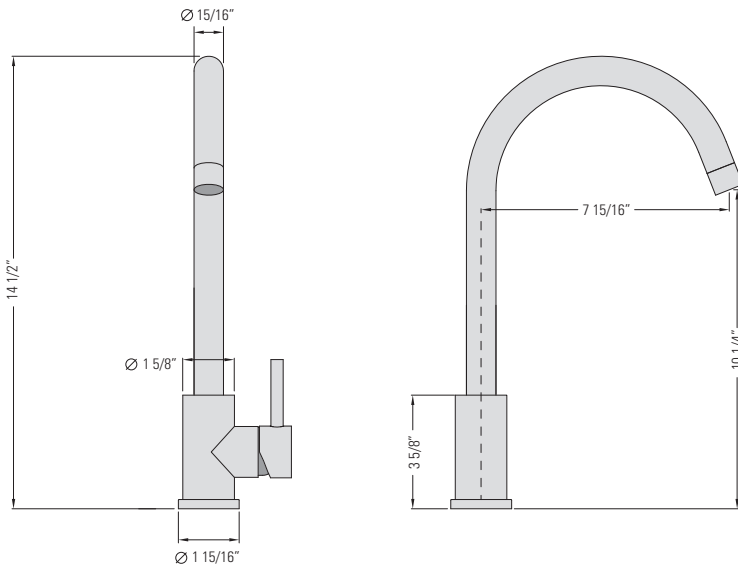

CHROME
GBF834

FERREIRA GOLD
GBF834-FG

BRUSHED NICKEL
GBF834-BN

MATTE BLACK
GBF834-MB

HARLOW

BAR AND KITCHEN FAUCET

Robinet de bar et de cuisine

DIMENSIONS

Overall Size: 7 15/16" x 1 15/16" x 14 1/2"
Weight: 5.4lbs

Taille globale: 7 15/16" x 1 15/16" x 14 1/2"
Poids: 5.4lbs

FEATURES

Intuitive single-handle lever
e-Control™ forward
lever system
Swivel deck design
Rust-proof internals
Ceramic cartridge

FINISHES

Chrome
Ferreira Gold
Brushed Nickel
Matte Black

INSTALLATION

Counter Gasket
Lock Clamp and Nut
Ø1 3/8" to Ø1 1/2"
Hole Required
Pearl® Quick Connect

WARRANTY

PEARL® Faucet Limited Lifetime
Warranty (See website for details)
5 year commercial

INSTALLATION

Joint de comptoir
Serrure de serrage et écrou
Troue de Ø1 3/8" à
Ø1 1/2" réquisse
Pearl® Connexion Rapide

GARANTIE

PEARL® Faucet Limited Lifetime
Warranty (Visite le site web pour
plus de détails)
5 ans commercial