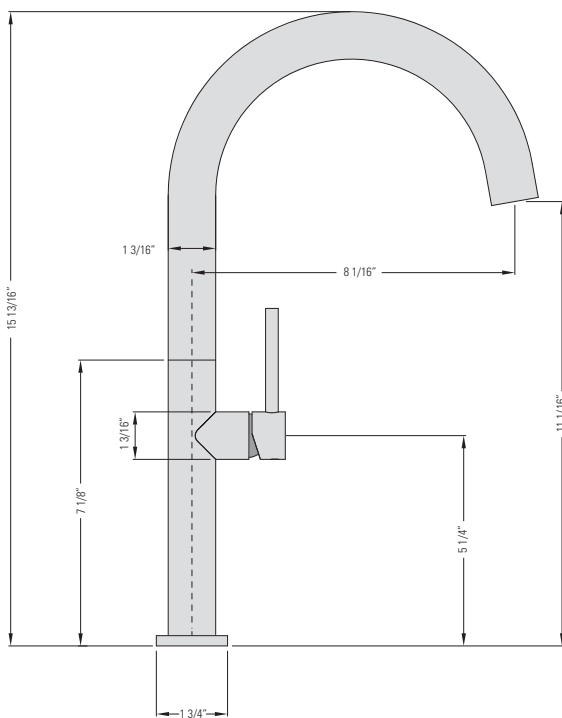

CHROME
GBF830

FERREIRA GOLD
GBF830-FG

BRUSHED NICKEL
GBF830-BN

MATTE BLACK
GBF830-MB

LEON

BAR AND KITCHEN FAUCET

Robinet de bar et de cuisine

DIMENSIONS

Overall Size: 8 1/16" x 1 3/4" x 15 13/16" Taille globale: 8 1/16" x 1 3/4" x 15 13/16"
Weight: 3.6lbs Poids: 3.6lbs

FEATURES

Intuitive single-handle lever
e-Control™ forward lever system
Swivel deck design
Rust-proof internals
Ceramic cartridge

FLOW

8.3 L/min (2.2 gal/min) at 60psi
Direct Flow

FINISHES

Chrome
Ferreira Gold
Brushed Nickel
Matte Black

INSTALLATION

Counter Gasket
Lock Clamp and Nut
Ø1 3/8" to Ø1 1/2" Hole Required
Counter weight

WARRANTY

COURANT

8.3 L/min (2.2 gal/min) à 60psi
Flux direct

FINITIONS

Chrome
Nickel Brossé
Or Ferreira
Noir Mat

INSTALLATION

Joint de comptoir
Serrure de serrage et écrou
Troue de Ø1 3/8" à Ø1 1/2"
réquise
Contrepoids