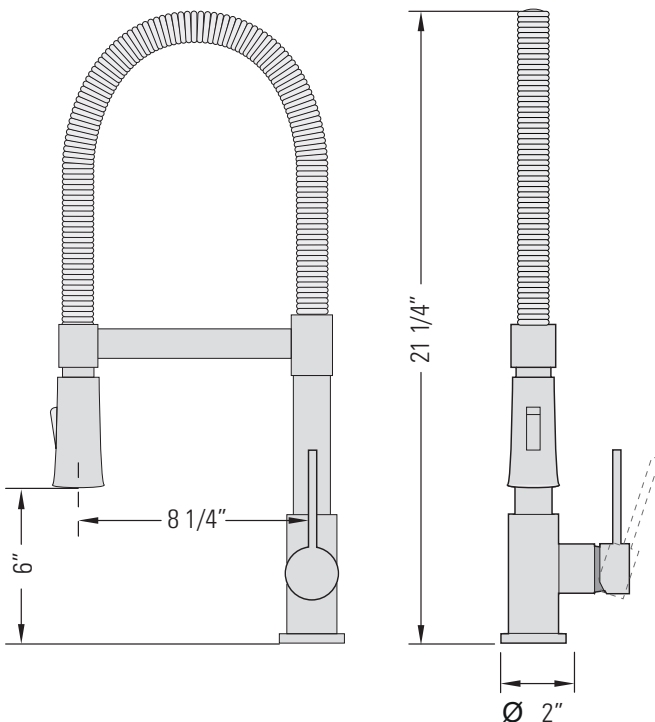

### DIMENSIONS

Overall Size: 8 1/4" x 2" x 21 1/4"  
Weight: 6.6lbs

Taille globale: 8 1/4" x 2" x 21 1/4"  
Poids: 6.6lbs

### INSTALLATION

Counter Gasket  
Lock Clamp and Nut  
Ø1 3/8" to Ø1 1/2" Hole Required

### INSTALLATION

Joint De Comptoir  
Serrure Pince et Écrou  
Trou de Ø1 3/8" à Ø1 1/2" requis