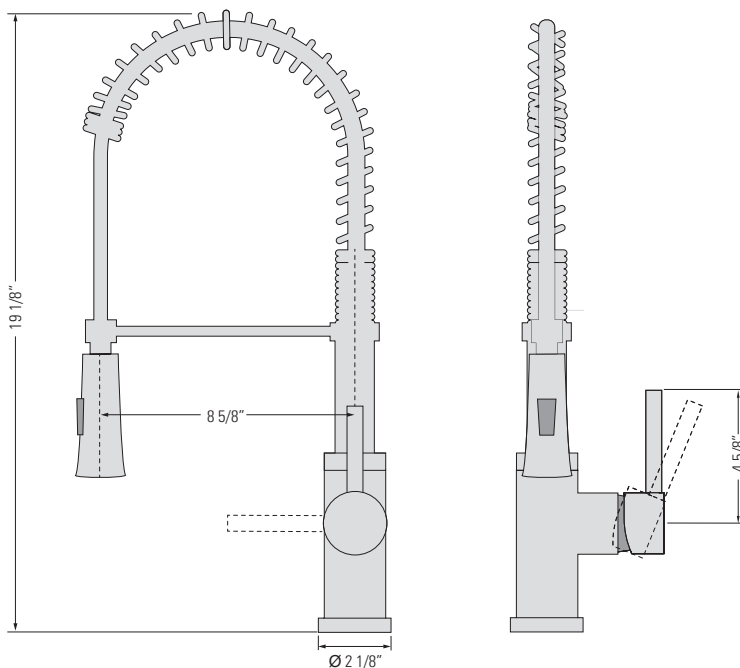

CHROME
GBF855

BRUSHED NICKEL
GBF855-BN

SPRING SPOUT III

KITCHEN FAUCET WITH PULL-OUT VARIABLE SPRAY

Robinet de cuisine
avec douchette
variable rétractable

DIMENSIONS

Overall Size: 8 5/8" x 2 1/8" x 19 1/8"
Weight: 7.0lbs

Taille globale: 8 5/8" x 2 1/8" x 19 1/8"
Poids: 7.0lbs

FEATURES

- Intuitive single-handle lever e-Control™ forward lever system
- Flexible pull-down spout
- Integrated dual variable spray
- Swivel deck design
- Rust-proof internals
- Ceramic cartridge

FLOW

8.3 L/min (2.2 gal/min) at 60psi

FINISHES

Chrome
Brushed Nickel

INSTALLATION

Counter Gasket
Lock Clamp and Nut
Ø1 3/8" to Ø1 1/2" Hole Required

WARRANTY

PEARL® Faucet Limited Lifetime
Warranty (See website for details)
5 year commercial

COURANT

8.3 L/min (2.2 gal/min) à 60psi

FINITIONS

Chrome
Nickel Brossé

INSTALLATION

Joint de comptoir
Serrure de serrage et écrou
Troue de Ø1 3/8" à Ø1 1/2"
réquisse

GARANTIE

PEARL® Faucet Limited Lifetime
Warranty (Visite le site web pour
plus de détails)
5 ans commercial