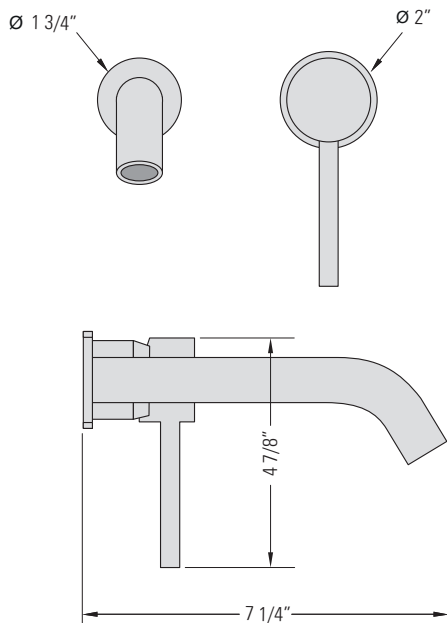

CHROME
GBF836

BRUSHED NICKEL
GBF836-BN

MATTE BLACK
GBF836-MB

BAKER

VANITY FAUCET WITH CAST SPOUT

Robinet de vanité
avec bec en fonte

DIMENSIONS

Overall Size: 7 1/4" x 4 7/8"
Weight: 2.2lbs

Taille globale: 7 1/4" x 4 7/8"
Poids: 2.2lbs

FEATURES

Intuitive single-handle lever
Cast nickel spout
Rust-proof internals
Ceramic cartridge
Includes pop-up strainer

FLOW

4.5 L/min (1.2 gal/min) at 60psi
Direct Flow

FINISHES

Chrome
Brushed Nickel
Matte Black

INSTALLATION

Spout - 1" Hole required
Handle - 1 3/4" Hole required
2" Setback

WARRANTY

PEARL® Faucet Limited Lifetime
Warranty (See website for details)
5 year commercial

COURANT

4,5 L/min (1,2 gal/min) à 60 psi
Flux direct

FINITIONS

Chrome
Nickel Brossé
Noir Mat

INSTALLATION

Bec - Trou 1" requis
Poignée - Trou 1 3/4" requis
Recul de 2"

GARANTIE

PEARL® Faucet Limited Lifetime
Warranty (Visite le site web pour
plus de détails)
5 ans commercial