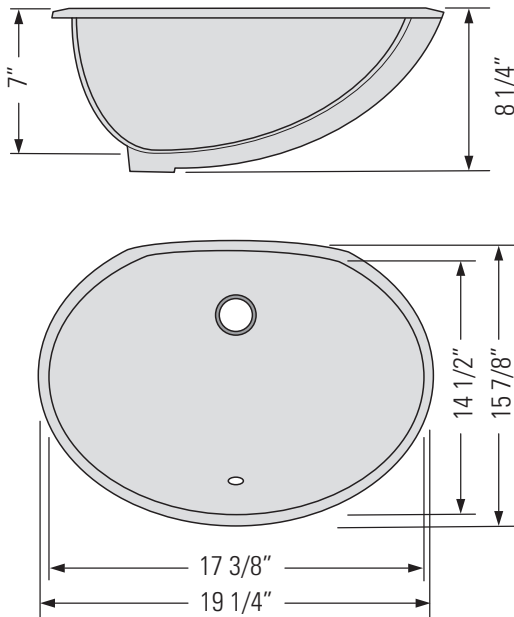

### DIMENSIONS

Overall Size: 19 1/4" x 15 7/8" x 8 1/4"  
Weight: 19lbs  
Minimum Cabinet Width: 21"

Taille globale: 19 1/4" x 15 7/8" x 8 1/4"  
Poids: 19lbs  
Largeur minimale de l'armoire: 21"