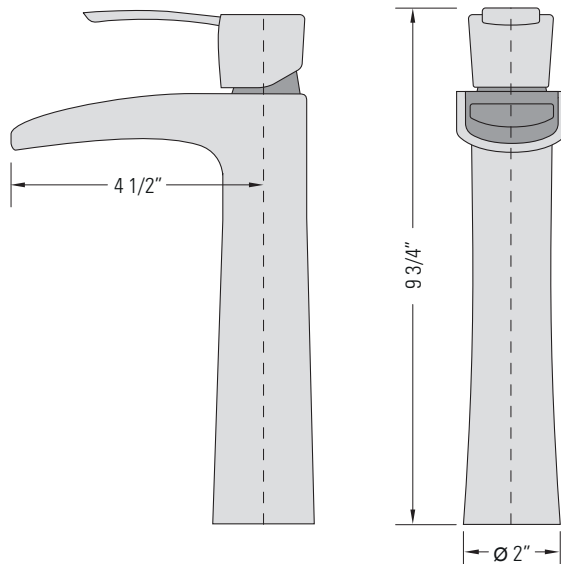

CHROME
GBF822H

BRUSHED NICKEL
GBF822H-BN

TAKKA-H

VANITY FAUCET WITH WATERFALL SPOUT

Robinet de vanité
avec bec cascade

DIMENSIONS

Overall Size: 4 1/2" x 2" x 9 3/4"
Weight: 4lbs

Taille globale: 4 1/2" x 2" x 9 3/4"
Poids: 4lbs

FEATURES

For vessel sinks
Intuitive single-handle lever
Rust-proof internals
Ceramic cartridge
Includes pop-up strainer

FLOW

4.5 L/min (1.2 gal/min) at 60psi
Direct Flow

FINISHES

Chrome
Brushed Nickel

INSTALLATION

Counter Gasket
Lock Clamp and Nut
Ø1 3/8" Hole Required

WARRANTY

PEARL® Faucet Limited Lifetime
Warranty (See website for details)
5 year commercial

STANDARDS

IAPMO (cUPC)
CSA B125
ASME A112.18.1
ADA for lever handle

FONCTIONNALITÉS

Pour les vasques
Lever à poignée unique intuitif
Intérieurs antirouille
Cartouche en céramique
Comprend une passoire pop-up

COURANT

4,5 L/min (1,2 gal/min) à 60 psi
Flux direct

FINITIONS

Chrome
Nickel brossé