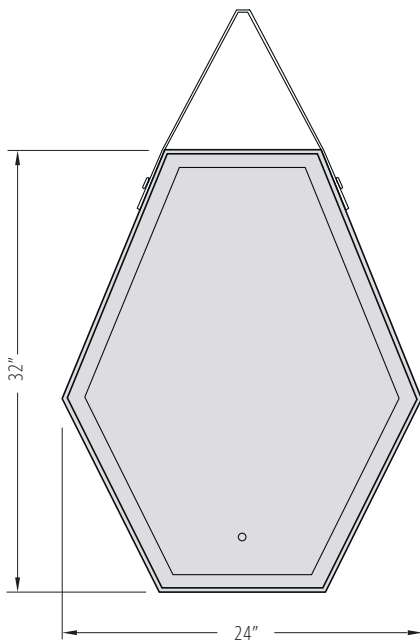

GME2432

ROSELYN

LED MIRROR WITH TOUCH CONTROL

Miroir LED avec commande tactile

DIMENSIONS

Overall Size: 24" x 32"

Taille Globale: 24" x 32"

FEATURES

Touch control
3 LED Colour Tones:
3000K, 4000K, and 6000K
Suitable for damp environments
For indoor wall mount only

ELECTRICAL INFORMATION

12v DC LED Light strip
120 Volts
27 Watts
60 Hz
Hardwire installation