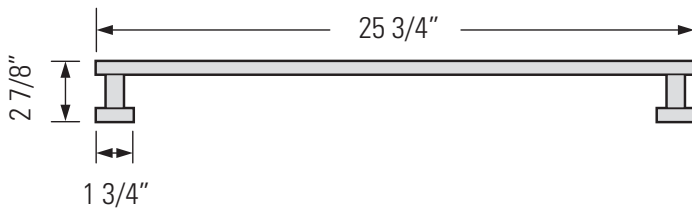

CHROME
GBAE-BAR

BRUSHED NICKEL
GBAE-BAR-BN

ETHAN

TOWEL BAR

Porte-serviettes

DIMENSIONS

Overall Size: 25 3/4" x 1 3/4" x 2 7/8"

Taille globale: 25 3/4" x 1 3/4" x 2 7/8"

FINISHES

Chrome
Brushed Nickel

FINITIONS

Chrome
Nickel brossé

INSTALLATION

Mounting template included

INSTALLATION

Gabarit de montage inclus