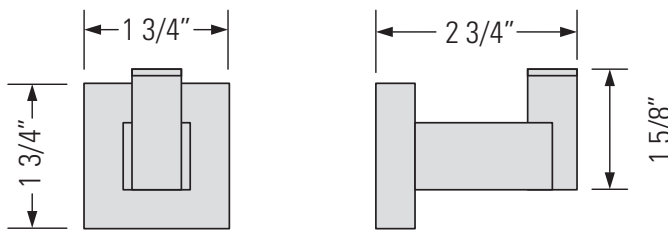

CHROME
GBAE-HOK

BRUSHED NICKEL
GBAE-HOK-BN

ETHAN

ROBE HOOK

Patère

DIMENSIONS

Overall Size: 1 3/4" x 2 3/4" x 1 3/4"

Taille globale: 1 3/4" x 2 3/4" x 1 3/4"