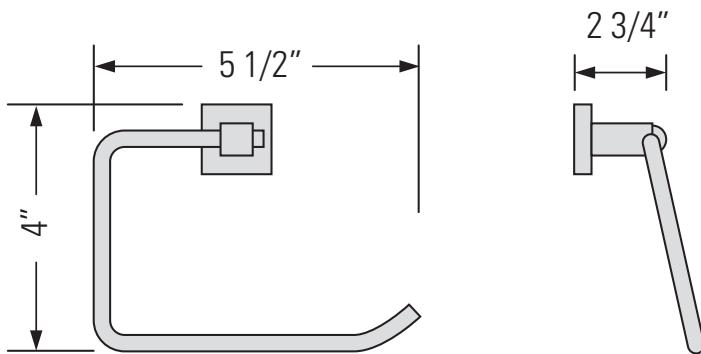

CHROME
GBAE-ROL

BRUSHED NICKEL
GBAE-ROL-BN

ETHAN

TOILET ROLL HOLDER

Porte-rouleau de papier toilette

DIMENSIONS

Overall Size: 5 1/2" x 2 3/4" x 4"

Taille globale: 5 1/2" x 2 3/4" x 4"

FINISHES

Chrome
Brushed Nickel

FINITIONS

Chrome
Nickel brossé

INSTALLATION

Mounting template included

INSTALLATION

Gabarit de montage inclus