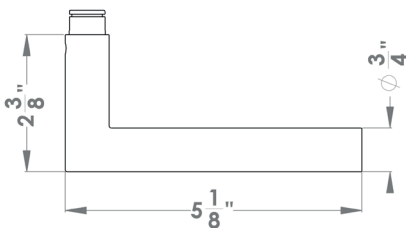

Rhodos

Finish: cosmos black (83)

To suit standard 2 1/8" door prep

Features UEPL28

Rhodos – UEPL28
 Ø 2 9/16 x 1/8"

Rhodos – UEPL28Q
 2 9/16 x 2 9/16 x 1/8 "

- on Plan Design rose
- concealed bolt-through fixing
- sprung
- door range min. 1 3/8" (34 mm) - max. 2" (50 mm) standard
- T- and full Lip-Strike included
- stainless steel faceplate
- backsets: 2 3/8" (60 mm)
- functions: Passage (PAS), Privacy (PRI), full dummy (DUM), dummy left (DUML), dummy right (DUMR)
- available with UL-Latch
- 28° latch with attached face plate
- stainless steel 304
- spindle 5/16" (8 mm)
- available finish: satin stainless steel, polished stainless steel, cosmos black

round

UEPL28 PAS60 83	passage 2 3/8" backset
UEPL28 PAS70 83	passage 2 3/4" backset
UEPL28 PRI60 83	privacy 2 3/8" backset
UEPL28 PRI70 83	privacy 2 3/4" backset
UEPL28 DUM 83	full dummy
UEPL28 DUML 83	half dummy left
UEPL28 DUMR 83	half dummy right
UEDB200 83	deadbolt to add to passage
UEDB200 A 83	deadbolt keyed alike

square

UEPL28Q PAS60 83	passage 2 3/8" backset
UEPL28Q PAS70 83	passage 2 3/4" backset
UEPL28Q PRI60 83	privacy 2 3/8" backset
UEPL28Q PRI70 83	privacy 2 3/4" backset
UEPL28Q DUM 83	full dummy
UEPL28Q DUML 83	half dummy left
UEPL28Q DUMR 83	half dummy right
UEDBQ200 83	deadbolt to add to passage
UEDBQ200 A 83	deadbolt keyed alike

specification details

lever

round rose

square rose