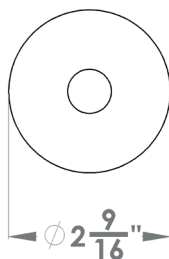

Rhodos

Finish: cosmos black (83)

To suit standard 2 1/8" door prep

Features UEPL28

Rhodos – UEPL28
 Ø 2 9/16 x 1/8"

Rhodos – UEPL28Q
 2 9/16 x 2 9/16 x 1/8 "

- on Plan Design rose
- concealed bolt-through fixing
- sprung
- door range min. 1 3/8" (34 mm) - max. 2" (50 mm) standard
- T- and full Lip-Strike included
- stainless steel faceplate
- backsets: 2 3/8" (60 mm)
- functions: Passage (PAS), Privacy (PRI), full dummy (DUM), dummy left (DUML), dummy right (DUMR)
- available with UL-Latch
- 28° latch with attached face plate
- stainless steel 304
- spindle 5/16" (8 mm)
- available finish: satin stainless steel, polished stainless steel, cosmos black

square

UEPL28Q PAS60 83	passage 2 3/8" backset
UEPL28Q PAS70 83	passage 2 3/4" backset
UEPL28Q PRI60 83	privacy 2 3/8" backset
UEPL28Q PRI70 83	privacy 2 3/4" backset
UEPL28Q DUM 83	full dummy
UEPL28Q DUML 83	half dummy left
UEPL28Q DUMR 83	half dummy right
UEDBQ200 83	deadbolt to add to passage
UEDBQ200 A 83	deadbolt keyed alike

specification details

lever

round rose

square rose