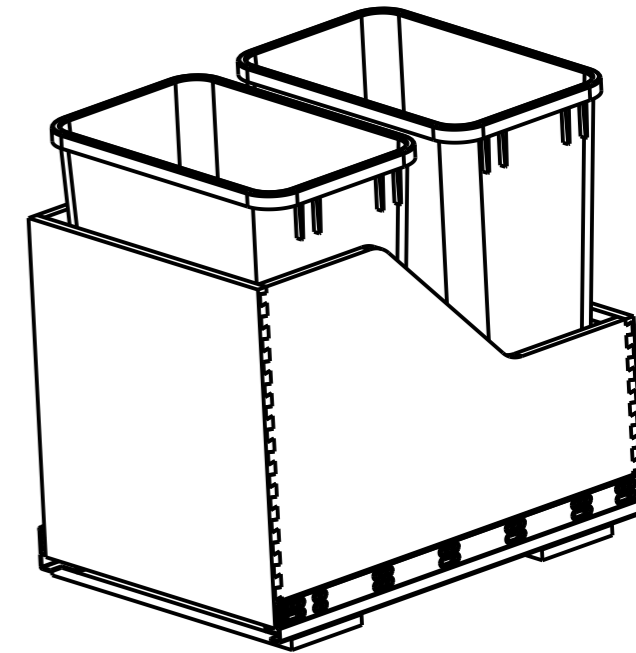

8 7 6 5 4 3 2 1

F
E
D
C
B
A

F
E
D
C
B
A

HR ITEM NUMBER	PRODUCT DESCRIPTION
CAN-WBMD35B	DOUBLE 35QT WOOD BOTTOM MOUNT SOFT CLOSE TRASHCAN ROLLOUT, HINGED DOOR, BLACK
CAN-WBMD35WH	DOUBLE 35QT WOOD BOTTOM MOUNT SOFT CLOSE TRASHCAN ROLLOUT, HINGED DOOR, WHITE
CAN-WBMD35G	DOUBLE 35QT WOOD BOTTOM MOUNT SOFT CLOSE TRASHCAN ROLLOUT, HINGED DOOR, GREY
CAN-WBMD50B	DOUBLE 50QT WOOD BOTTOM MOUNT SOFT CLOSE TRASHCAN ROLLOUT, HINGED DOOR, BLACK
CAN-WBMD50WH	DOUBLE 50QT WOOD BOTTOM MOUNT SOFT CLOSE TRASHCAN ROLLOUT, HINGED DOOR, WHITE
CAN-WBMD50G	DOUBLE 50QT WOOD BOTTOM MOUNT SOFT CLOSE TRASHCAN ROLLOUT, HINGED DOOR, GREY

DOCUMENT STATUS **Released**
UNLESS OTHERWISE SPECIFIED DIMENSIONS ARE IN INCHES (IN)

MATERIAL: WHITE BIRCH FINISH: UV COATED

THIRD ANGLE PROJECTION DATE: 18JAN2023

DESCRIPTION
WOOD BOTTOM MOUNT SOFT CLOSE TRASHCAN ROLLOUT FOR HINGED DOOR, 15INCH OPENING

DRAWING NUMBER CAN-WBMD15		REV C
SIZE A3	SCALE 0.125	SHEET 1 / 1

8 7 6 5 4 3 2 1