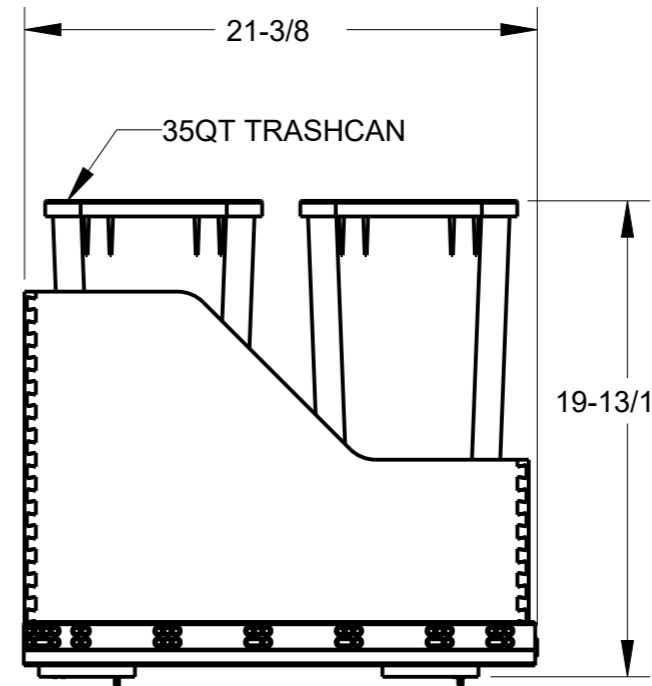

8 7 6 5 4 3 2 1

F
E
D
C
B
A

F
E
D
C
B
A

HR ITEM NUMBER	PRODUCT DESCRIPTION
CAN-WBMD35B	DOUBLE 35QT WOOD BOTTOM MOUNT SOFT CLOSE TRASHCAN ROLLOUT, HINGED DOOR, BLACK
CAN-WBMD35WH	DOUBLE 35QT WOOD BOTTOM MOUNT SOFT CLOSE TRASHCAN ROLLOUT, HINGED DOOR, WHITE
CAN-WBMD35G	DOUBLE 35QT WOOD BOTTOM MOUNT SOFT CLOSE TRASHCAN ROLLOUT, HINGED DOOR, GREY
CAN-WBMD50B	DOUBLE 50QT WOOD BOTTOM MOUNT SOFT CLOSE TRASHCAN ROLLOUT, HINGED DOOR, BLACK
CAN-WBMD50WH	DOUBLE 50QT WOOD BOTTOM MOUNT SOFT CLOSE TRASHCAN ROLLOUT, HINGED DOOR, WHITE
CAN-WBMD50G	DOUBLE 50QT WOOD BOTTOM MOUNT SOFT CLOSE TRASHCAN ROLLOUT, HINGED DOOR, GREY

DOCUMENT STATUS **Released**
UNLESS OTHERWISE SPECIFIED DIMENSIONS ARE IN INCHES (IN)

MATERIAL: WHITE BIRCH FINISH: UV COATED

THIRD ANGLE PROJECTION DATE: 18JAN2023

DESCRIPTION
WOOD BOTTOM MOUNT SOFT CLOSE TRASHCAN ROLLOUT FOR HINGED DOOR, 15INCH OPENING

DRAWING NUMBER CAN-WBMD15		REV C
SIZE A3	SCALE 0.125	SHEET 1 / 1

8 7 6 5 4 3 2 1