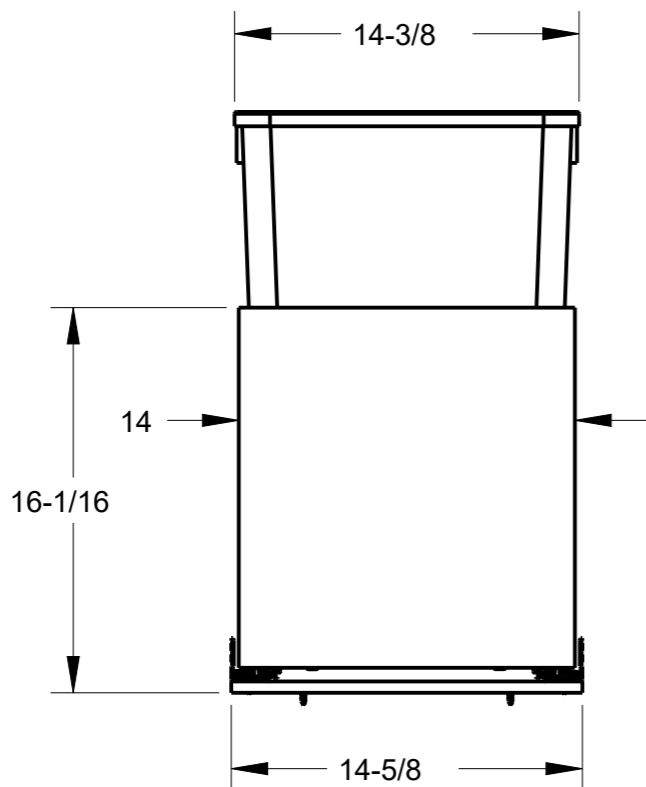

8 7 6 5 4 3 2 1

F
E
D
C
B
A

F
E
D
C
B
A

HR ITEM NUMBER	PRODUCT DESCRIPTION
CAN-WBMD35B	DOUBLE 35QT WOOD BOTTOM MOUNT SOFT CLOSE TRASHCAN ROLLOUT, HINGED DOOR, BLACK
CAN-WBMD35WH	DOUBLE 35QT WOOD BOTTOM MOUNT SOFT CLOSE TRASHCAN ROLLOUT, HINGED DOOR, WHITE
CAN-WBMD35G	DOUBLE 35QT WOOD BOTTOM MOUNT SOFT CLOSE TRASHCAN ROLLOUT, HINGED DOOR, GREY
CAN-WBMD50B	DOUBLE 50QT WOOD BOTTOM MOUNT SOFT CLOSE TRASHCAN ROLLOUT, HINGED DOOR, BLACK
CAN-WBMD50WH	DOUBLE 50QT WOOD BOTTOM MOUNT SOFT CLOSE TRASHCAN ROLLOUT, HINGED DOOR, WHITE
CAN-WBMD50G	DOUBLE 50QT WOOD BOTTOM MOUNT SOFT CLOSE TRASHCAN ROLLOUT, HINGED DOOR, GREY

DOCUMENT STATUS **Released**
UNLESS OTHERWISE SPECIFIED DIMENSIONS ARE IN INCHES (IN)

MATERIAL: WHITE BIRCH FINISH: UV COATED

THIRD ANGLE PROJECTION DATE: 18JAN2023

DESCRIPTION
WOOD BOTTOM MOUNT SOFT CLOSE TRASHCAN ROLLOUT FOR HINGED DOOR, 15INCH OPENING

DRAWING NUMBER CAN-WBMD15		REV C
SIZE A3	SCALE 0.125	SHEET 1 / 1

8 7 6 5 4 3 2 1