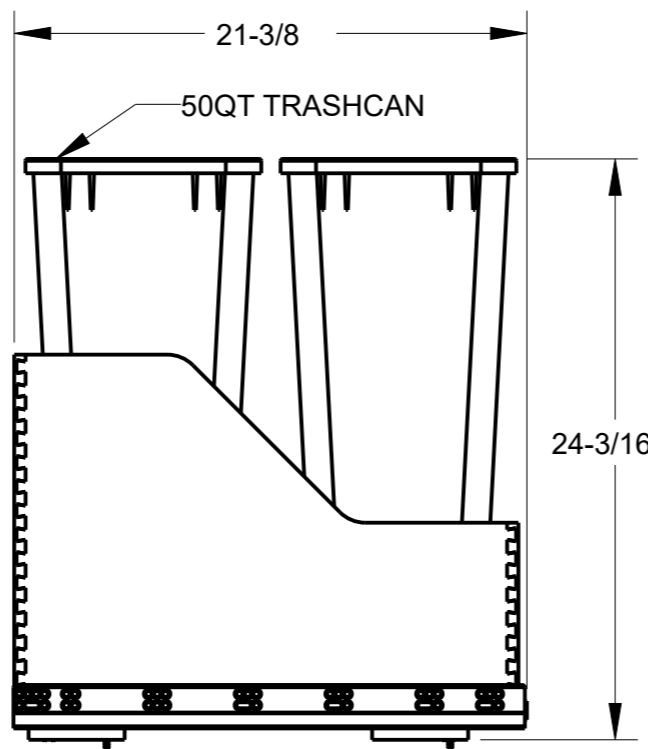

8 7 6 5 4 3 2 1

F
E
D
C
B
A

F
E
D
C
B
A

HR ITEM NUMBER	PRODUCT DESCRIPTION
CAN-WBMD35B	DOUBLE 35QT WOOD BOTTOM MOUNT SOFT CLOSE TRASHCAN ROLLOUT, HINGED DOOR, BLACK
CAN-WBMD35WH	DOUBLE 35QT WOOD BOTTOM MOUNT SOFT CLOSE TRASHCAN ROLLOUT, HINGED DOOR, WHITE
CAN-WBMD35G	DOUBLE 35QT WOOD BOTTOM MOUNT SOFT CLOSE TRASHCAN ROLLOUT, HINGED DOOR, GREY
CAN-WBMD50B	DOUBLE 50QT WOOD BOTTOM MOUNT SOFT CLOSE TRASHCAN ROLLOUT, HINGED DOOR, BLACK
CAN-WBMD50WH	DOUBLE 50QT WOOD BOTTOM MOUNT SOFT CLOSE TRASHCAN ROLLOUT, HINGED DOOR, WHITE
CAN-WBMD50G	DOUBLE 50QT WOOD BOTTOM MOUNT SOFT CLOSE TRASHCAN ROLLOUT, HINGED DOOR, GREY

DOCUMENT STATUS **Released**
UNLESS OTHERWISE SPECIFIED DIMENSIONS ARE IN INCHES (IN)

MATERIAL: WHITE BIRCH FINISH: UV COATED

THIRD ANGLE PROJECTION DATE: 18JAN2023

DESCRIPTION
WOOD BOTTOM MOUNT SOFT CLOSE TRASHCAN ROLLOUT FOR HINGED DOOR, 15INCH OPENING

DRAWING NUMBER CAN-WBMD15		REV C
SIZE A3	SCALE 0.125	SHEET 1 / 1

8 7 6 5 4 3 2 1